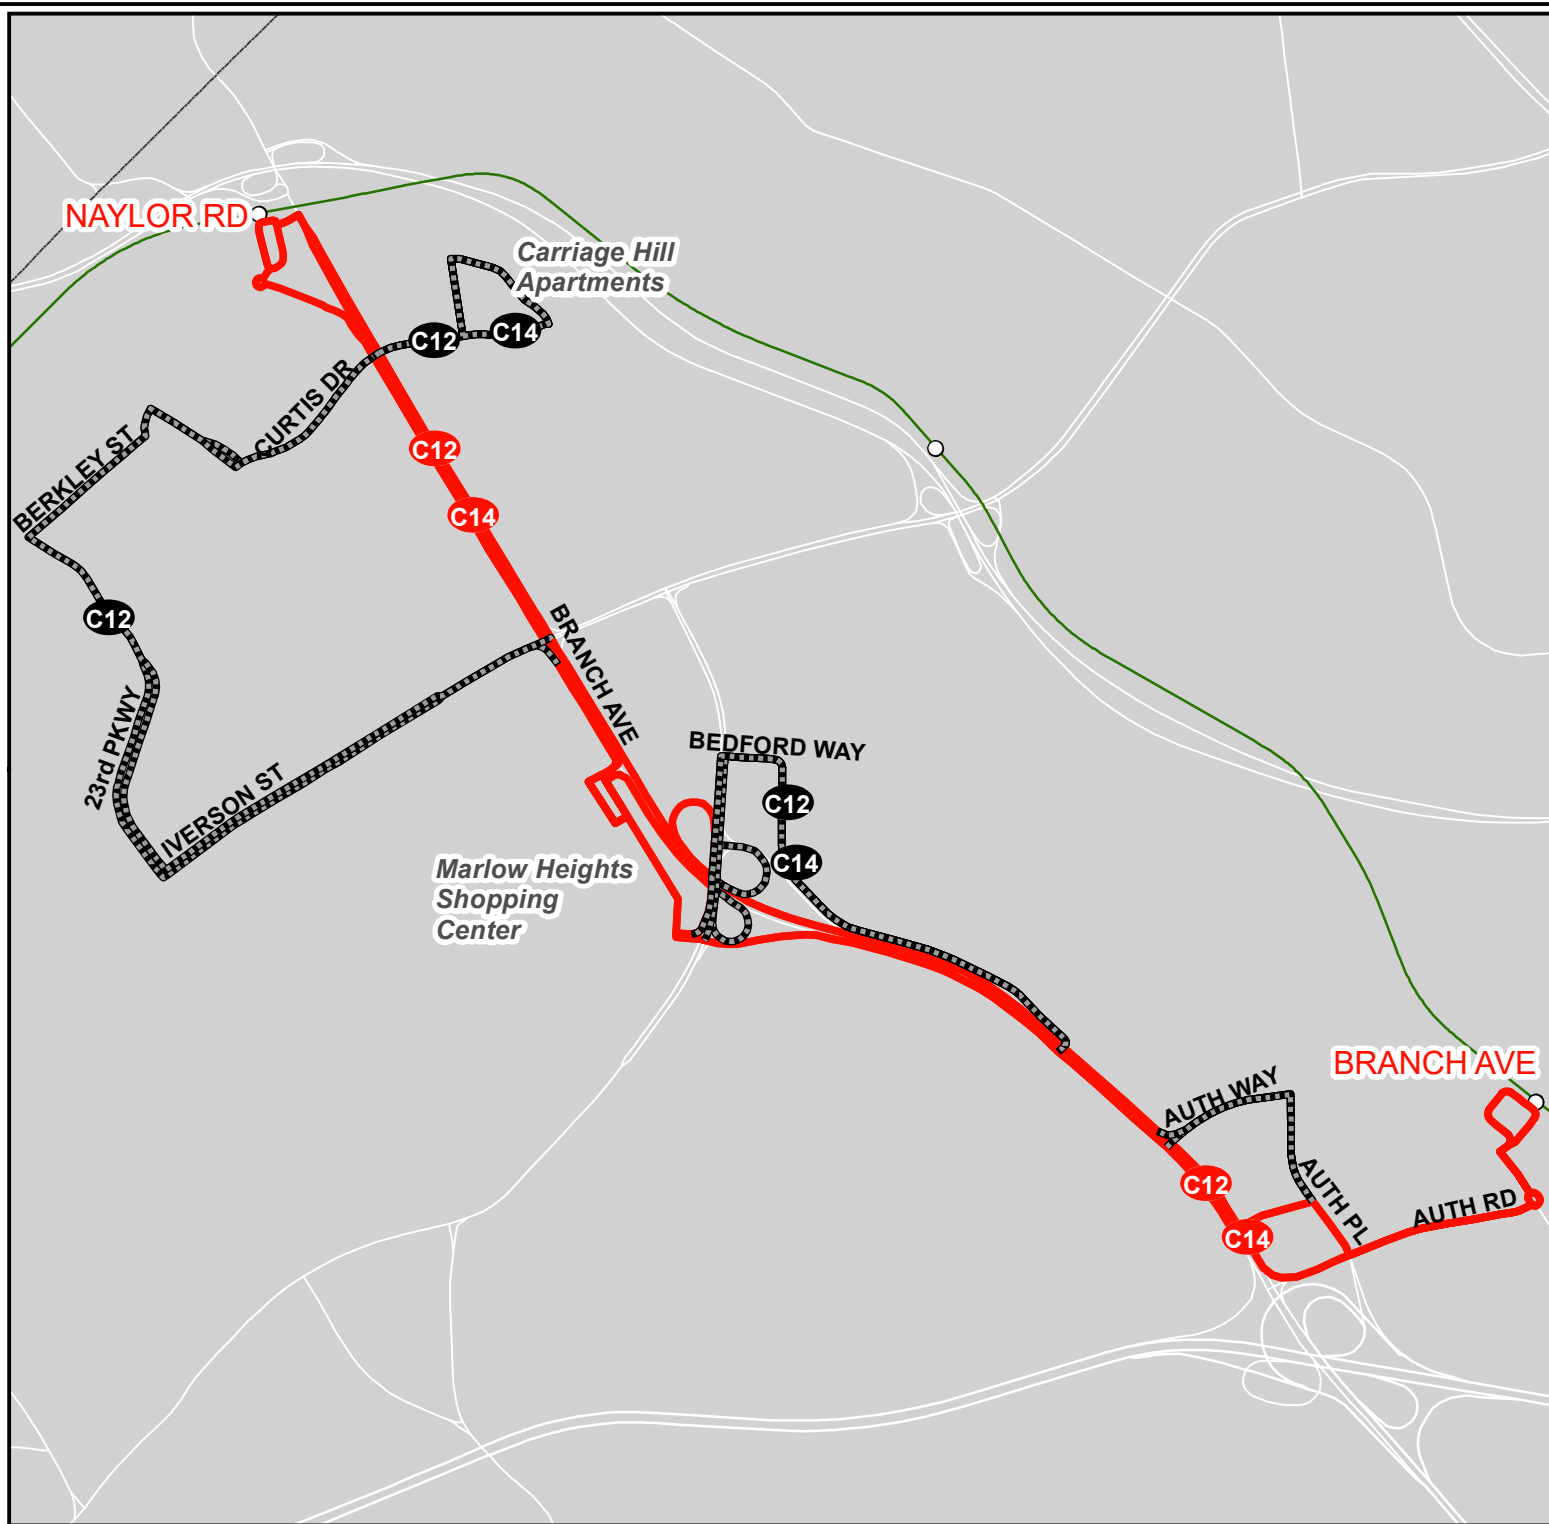

Metrobus Snow Detour Map

C12, C14

Hillcrest Heights Line

Legend

-  Not Served During Snow
-  C12, C14 Snow Service
-  Roads

Winter 2023-2024